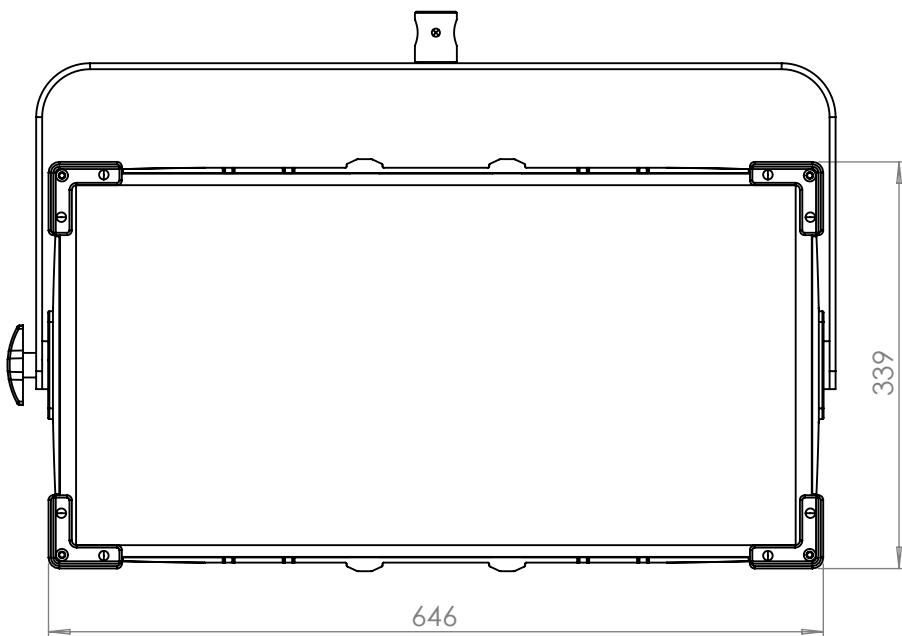

Technical Drawing