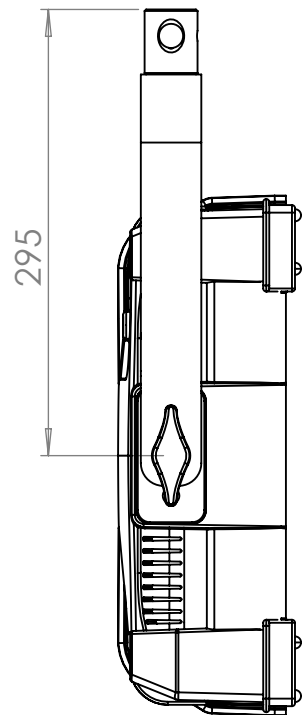

Technical Drawing