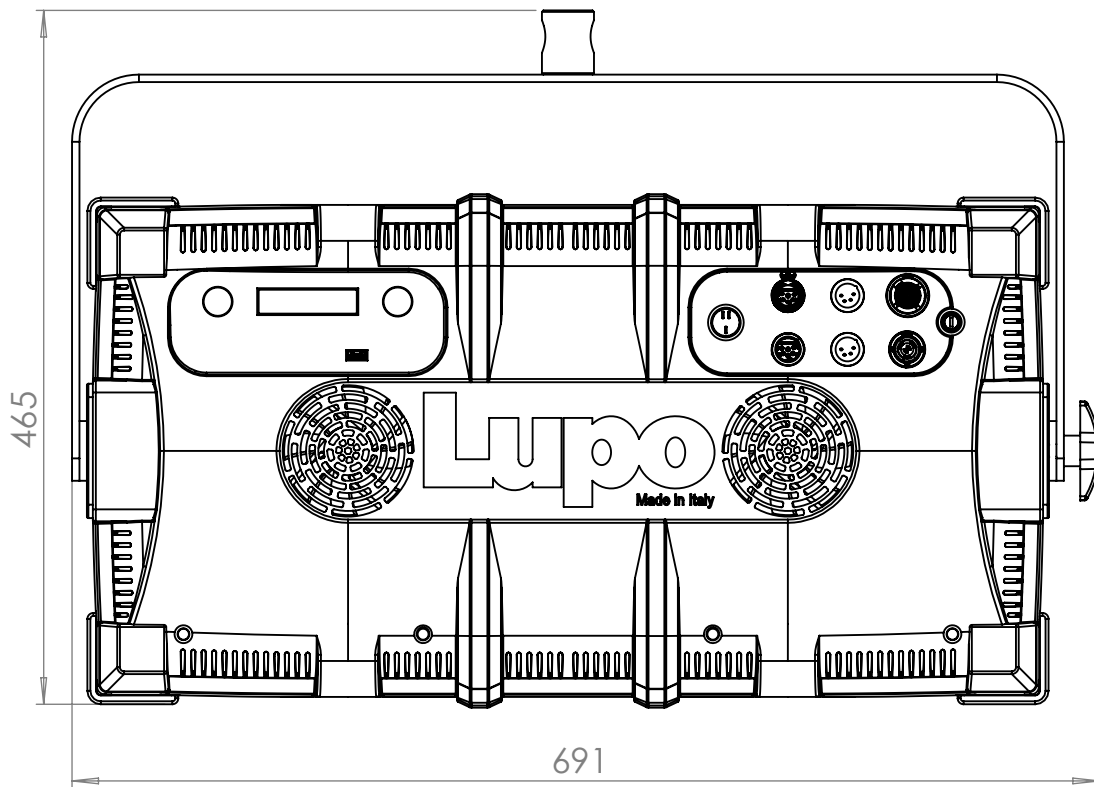

Technical Drawing