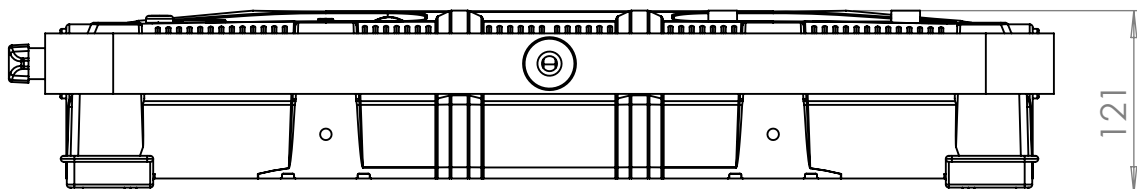

Technical Drawing