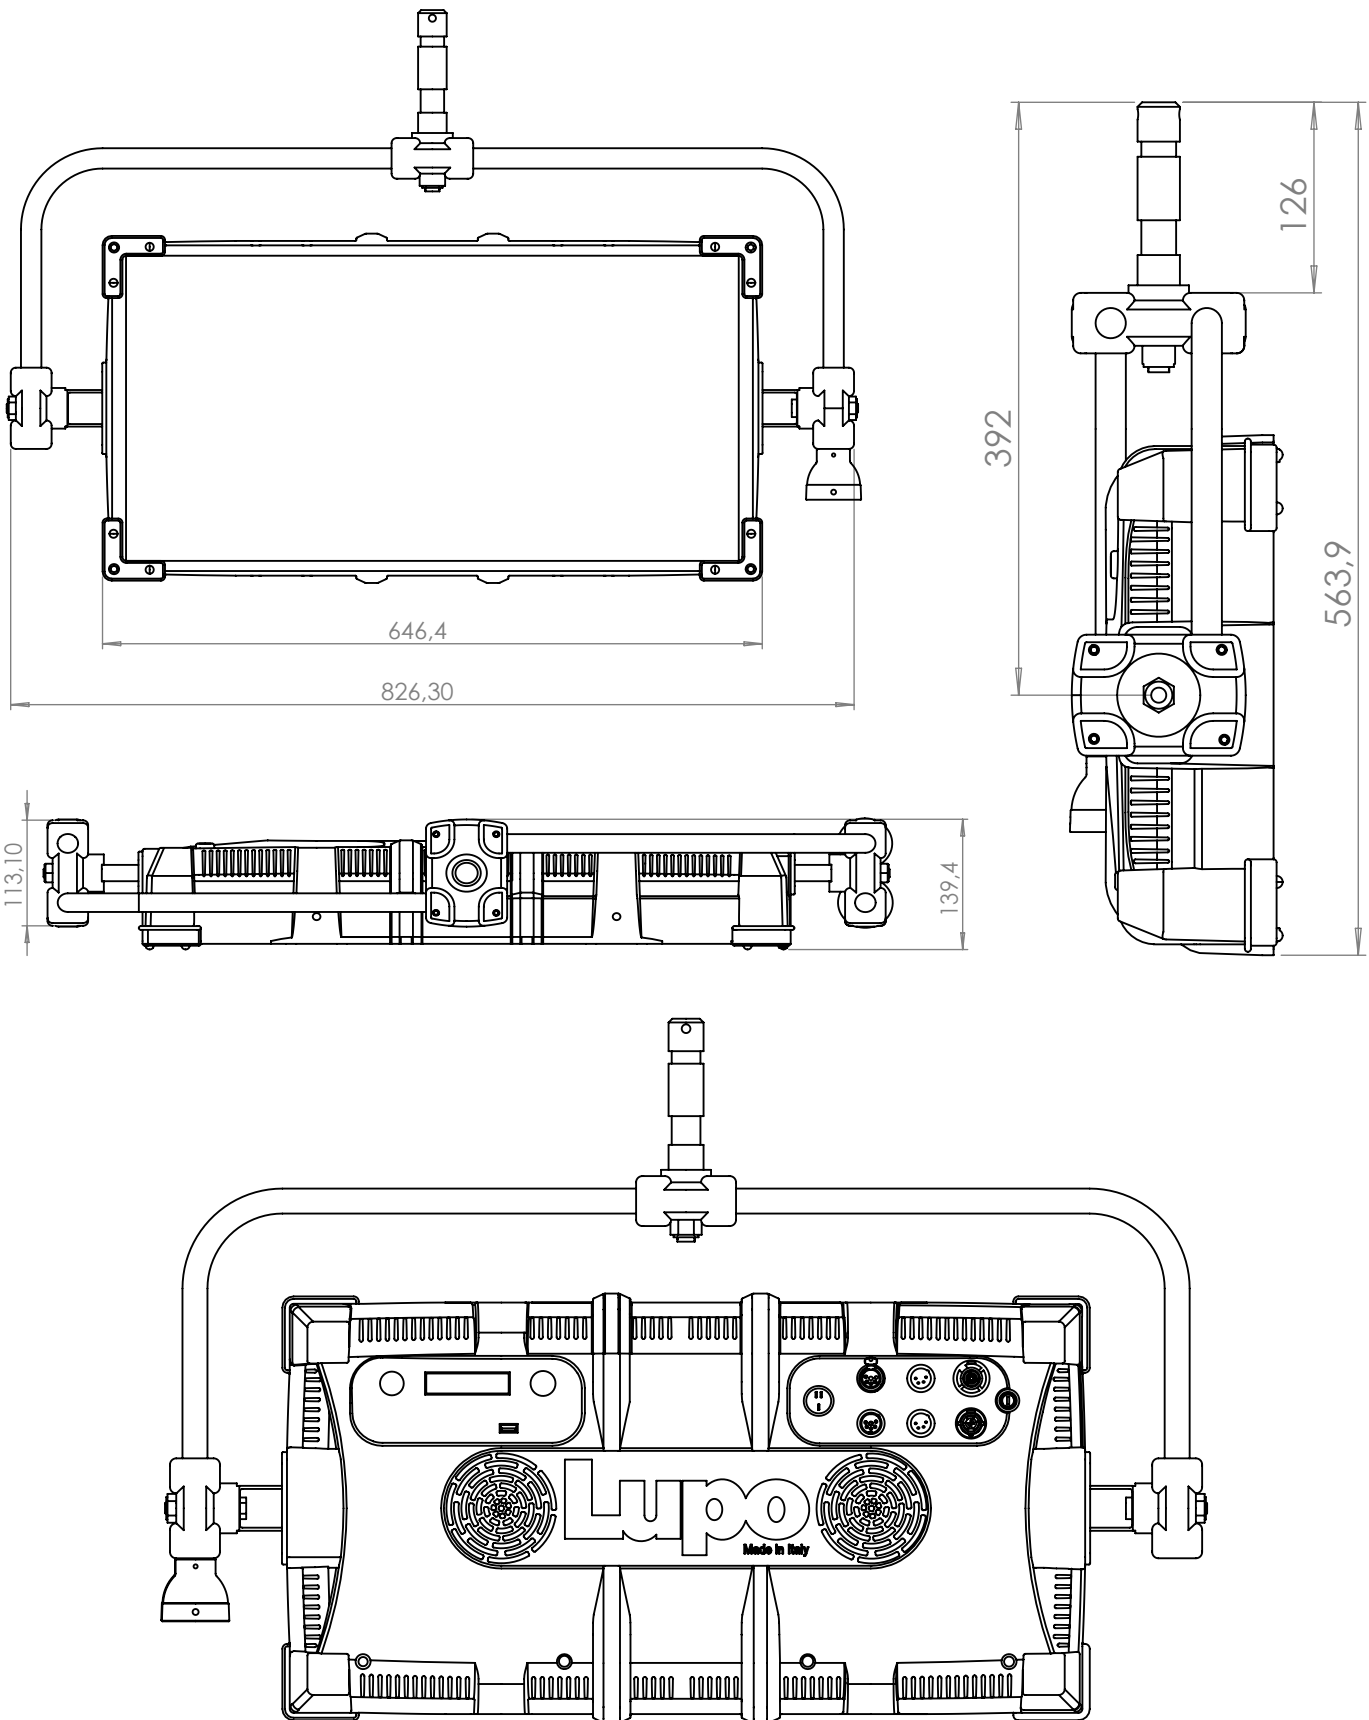

Pole Operated Yoke

Lupo
Made in Italy

Lupo srl - Via V. Sassi 28 Collegno (TO) - 10093 - Italy
Phone: +39 011 411 9919 / e-mail: contact@lupo.it
website: www.lupo.it